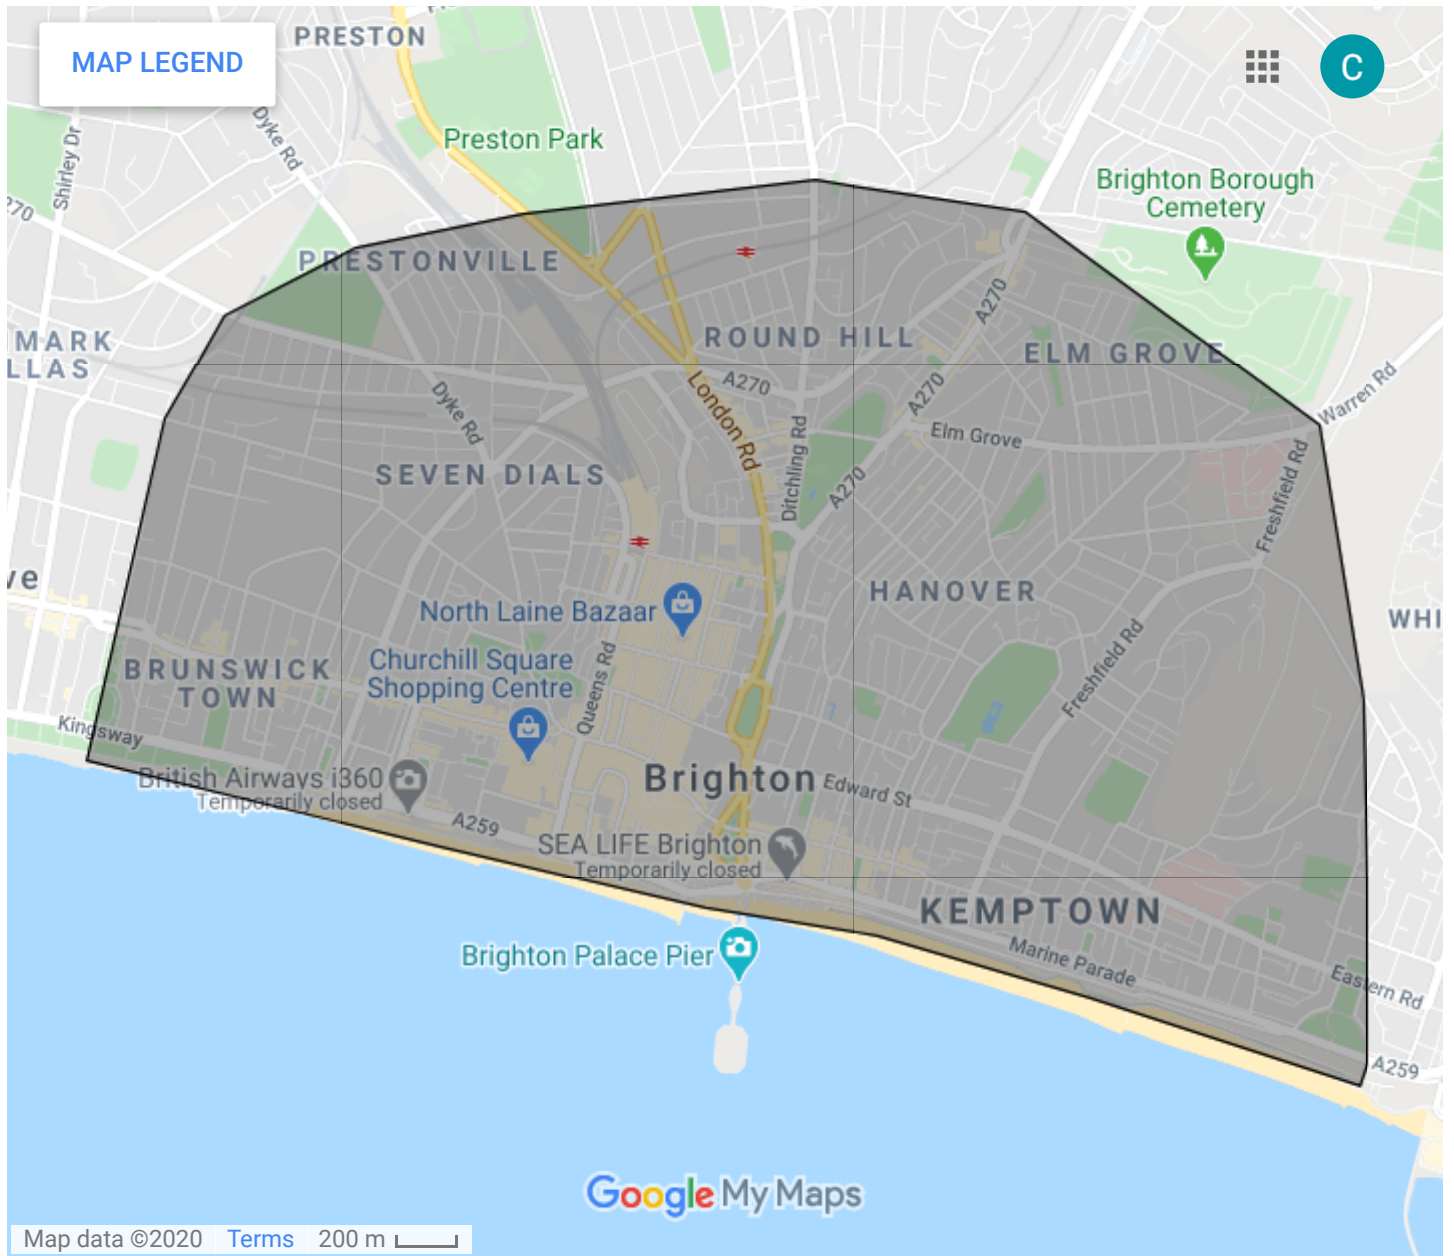

MAP LEGEND

Google My Maps

Map data ©2020 Terms 200 m